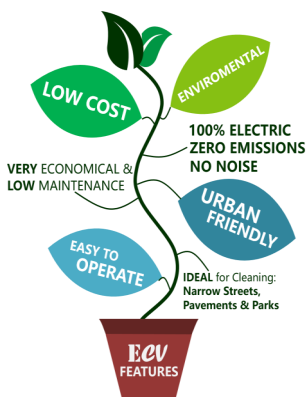

When asked 'What impact will these New Electric Vehicles have on the Environment?' a J&J spokesman said "They're a small step towards making a BIG impact on reducing Public exposure to air pollution"

Last year J&J supplied their Electric Pedestrian Hoover to the Maintenance Team of Bedford's River Festival (See Article Below) for a

Trial period over the 'crowded' Weekend Event.

The ECV Range consists of various Electric Machine Models.

These include Pedestrian/Walk Behind Sweepers & Scrubber Driers, also available in Ride On Sizes. Also within the Range are

Garbage Collection
Golf Buggies
Utility Vehicles.

These are designed for Large Outdoor Areas such as Shopping Centres and Holiday Parks.

ECV Range:
Pedestrian Walk Behinds
Ride On Machines
Garbage Collection Vehicles.